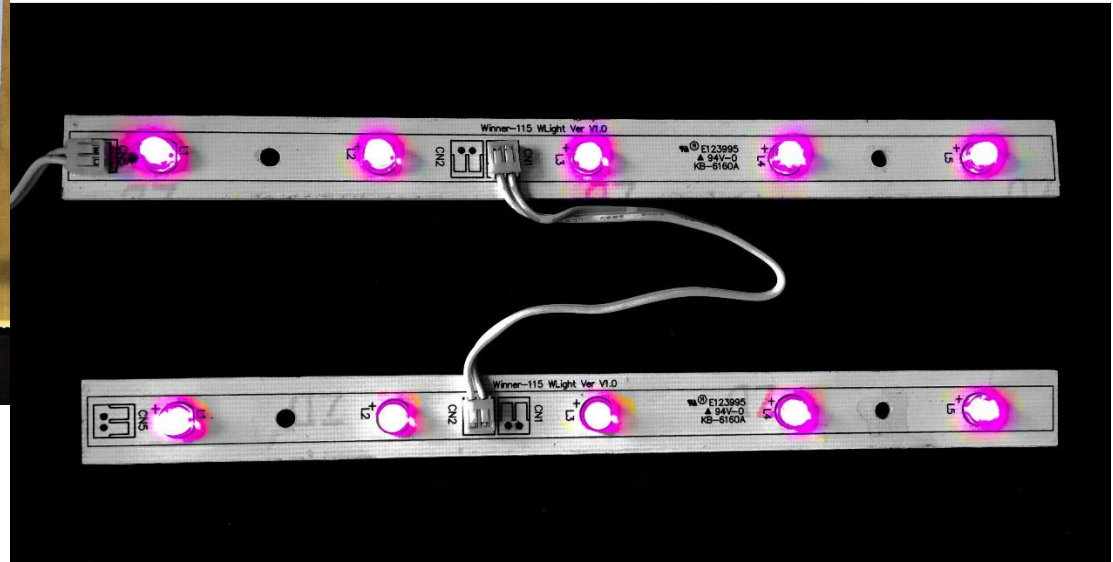

06/13/2016 e**POP**<sup>®</sup> Super-bright LED light color sample to match!

06/13/2016 e**POP**® Super-bright LED light color sample to match!

Super-bright LED light color sample to match, sent to China on 06/13/2016.

**WE NEED THE SAME SUPER BRIGHT COLOR LED LIGHTS  
AS THE ENCLOSED SAMPLE**

**THE SAMPLE MUST BE RETURNED TO US. THANK YOU**