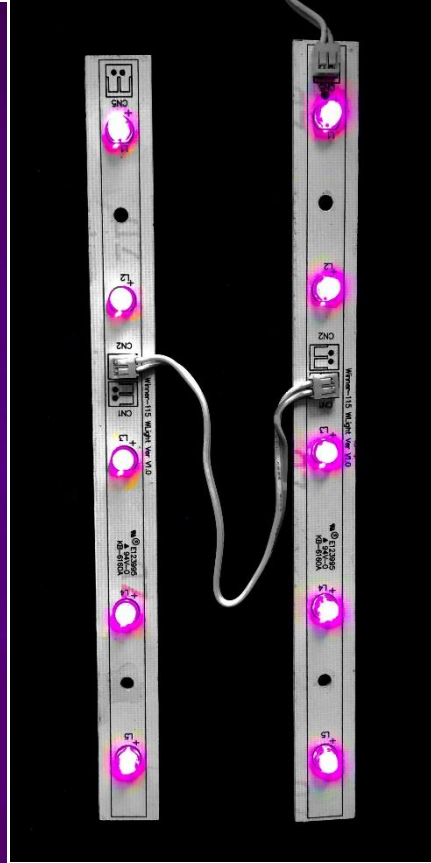

06/13/2016 e**POP**<sup>®</sup> Super-bright LED light color sample to match!

06/13/2016 e**POP**® Super-bright LED light color sample to match!

Super-bright LED light color sample to match, sent to China on 06/13/2016.

**WE NEED THE SAME SUPER BRIGHT COLOR LED LIGHTS  
AS THE ENCLOSED SAMPLE**

**THE SAMPLE MUST BE RETURNED TO US. THANK YOU**