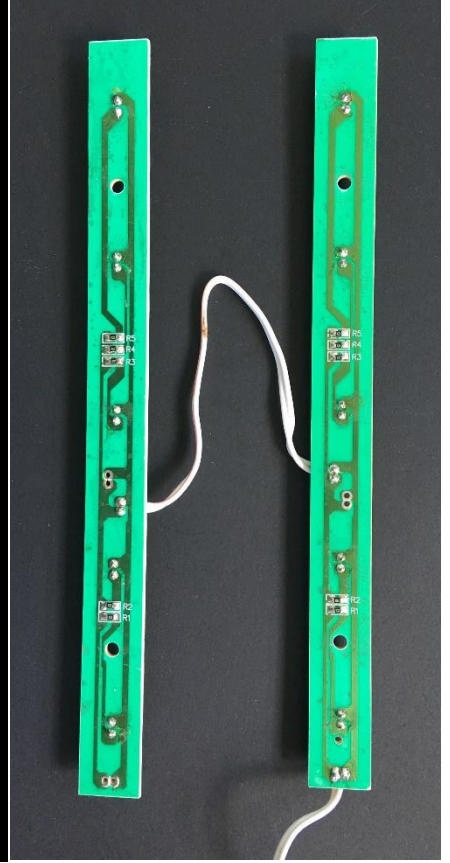

06/13/2016 e**POP**<sup>®</sup> Super-bright LED light color sample to match!

06/13/2016 e**POP**® Super-bright LED light color sample to match!

Super-bright LED light color sample to match, sent to China on 06/13/2016.

**WE NEED THE SAME SUPER BRIGHT COLOR LED LIGHTS  
AS THE ENCLOSED SAMPLE**

**THE SAMPLE MUST BE RETURNED TO US. THANK YOU**